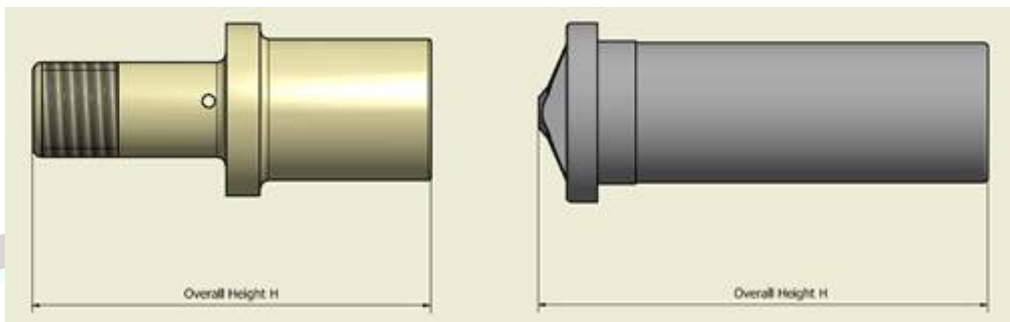

Data Plate Details

	Example	Complete Below
Filter Part Number	SF25486	
Year of Manufacture	1981	
Serial Number	55026	
Filter Type	SW/50/AV	
Additional Information		
Number of Filter Candles in vessel	34	

Plastic

Element Dimensions

	Example	Complete Below
Length A	21"	
Diameter B	2"	
Thread C	1 1/4" BSP	

Neckpiece Details

	Type A	Type B
Overall Height H		
Colour		

Additional Information:

	Complete Below
Number of Stella-Meta Filters at site	
Total number of images supplied	
Number of Candle images	
Number of Vessel images	

Metal

Candle Dimensions

	Example	Complete Below
Overall Length A	28"	
Element Length B	21"	
Neckpiece Length C	7"	

Neckpiece Details

	Example	Complete Below
Neckpiece Markings	BBD	

Additional Information:

	Complete Below
Number of Stella-Meta Filters at site	
Total number of images supplied	
Number of Candle images	
Number of Vessel images	