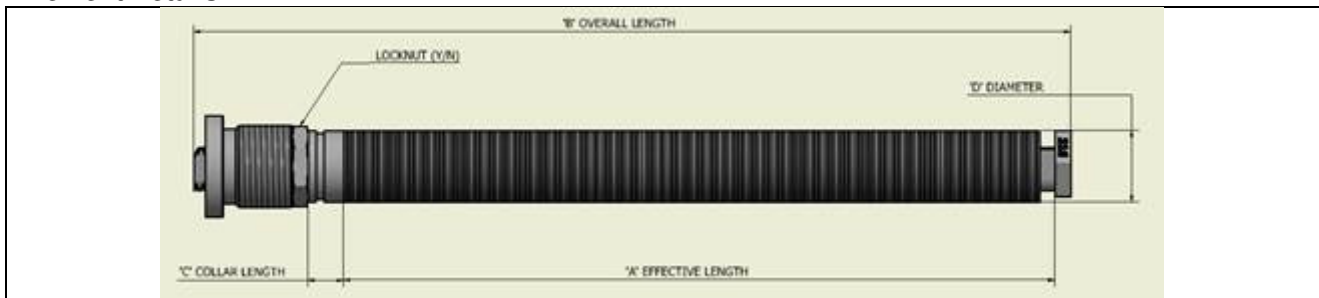

Document:	Industrial Filters Enquiry Form		
Title:	Meta Filters		
Issue No:	2	Issue Date:	01/09/14
First Issued:	18/08/14	Page:	1 of 1

Meta Filters

To enable us to correctly identify your requirements, please complete as much as possible of the information below:

Data Plate Details:

	Example	Complete Below
Filter Part Number	SF25486	
Year of Manufacture	1981	
Serial Number	55026	
Filter Type	Mk5/84/1120/42/.21	

Additional Information:

	Example	Complete Below
Number of Filter Candles in vessel	34	

Filtration Details:

	Example	Complete Below
Product being Filtered	Hydraulic Oil	
Is a filtration media being used (Please specify)	Diatomaceous Earth	

Element Details:

Element Dimensions

'A' EFFECTIVE LENGTH (mm)		'D' WASHER DIAMETER (mm)	
'B' OVERALL LENGTH (mm)		Is Locknut '5' present? (Y/N)	
'C' COLLAR LENGTH (mm)			

Core Style – Indicate Type

Adaptor Style – Indicate Type and Length

	Length (mm)		Length (mm)

Additional Information:

	Complete Below
Number of Stella-Meta Filters on site	
Total Number of Images supplied	
Number of Candle Images	
Number of Vessel Images