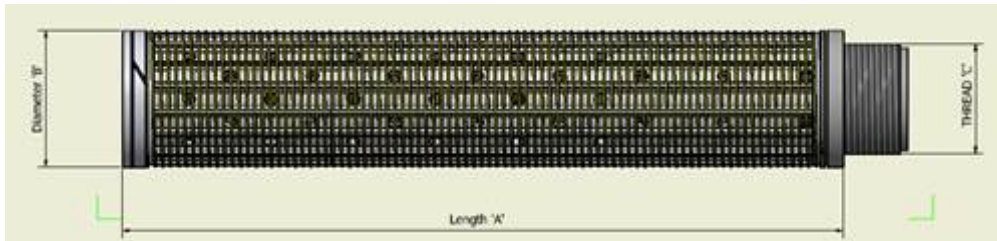

Data Plate Details

	Example	Complete Below
Filter Part Number	SF25486	
Year of Manufacture	1981	
Serial Number	55026	
Filter Type	SW/50/AV	
Additional Information		
Number of Filter Candles in vessel	34	

Plastic

Element Dimensions

	Example	Complete Below
Length A	21"	
Diameter B	2"	
Thread C	1 1/4" BSP	

Neckpiece Details

	Type A	Type B
Overall Height H		
Colour		

Additional Information:

	Complete Below
Number of Stella-Meta Filters at site	
Total number of images supplied	
Number of Candle images	
Number of Vessel images	