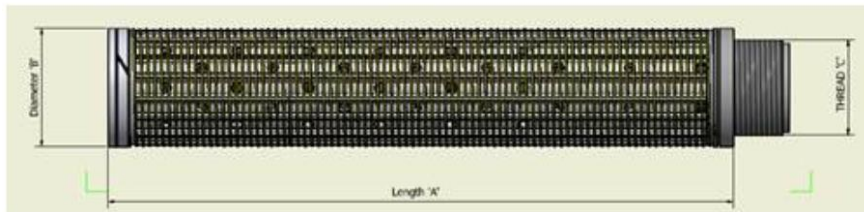

### Data Plate Details

	Example	Complete Below
Filter Part Number	SF25486	
Year of Manufacture	1981	
Serial Number	55026	
Filter Type	SW/50/AV	
Additional Information		
Number of Filter Candles in Vessel	34	

### Element Dimensions

	Example	Complete Below
Length A	21"	
Diameter B	2"	
Thread C	1 ¼" BSP	