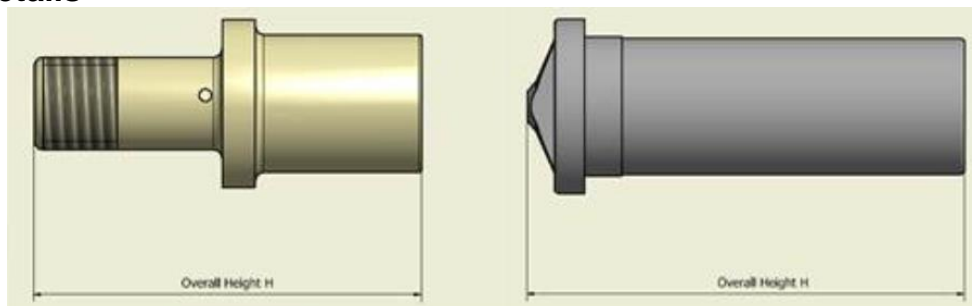

Neckpiece Details

	Type A	Type B
Overall Height H		
Colour		

Additional Information

	Complete Below
Number of Stella-Meta Filters at site	
Total number of images supplied	
Number of candle images	
Number of vessel images